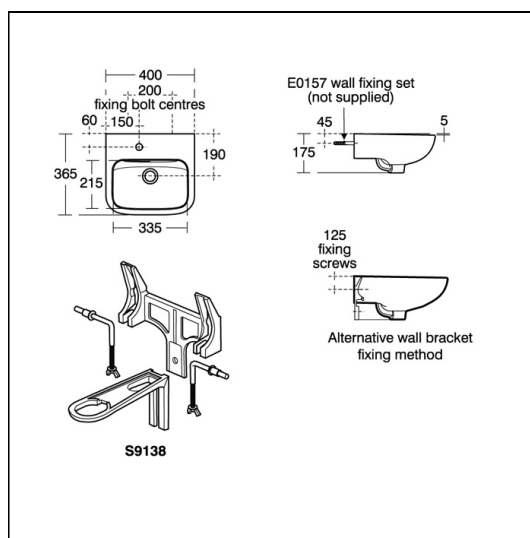

# Portman 21 Washbasin 40cm LH Taphole, No Overflow Or Chainstay Hole

## ILLUSTRATED

- S2159** (LB G S) Portman 21 washbasin 40cm, 1 left hand taphole no overflow, no chainstay hole
- E0157** Wall fixing set
- A6697** (TP6) Contour 21+ 1 hole thermostatic basin mixer, single sequential lever with copper tails
- S8720** (WT1) Waste 1¼" brass strainer waste, 80mm unslotted tail
- S8920** (TRR1/P) Trap 1¼" plastic resealing bottle, 75mm seal, multi-purpose outlet

## OPTIONS

- E0062** Basin fixing set for IPS panels or block walls
- B8263** Avon 21 1 hole washbasin mixer , self closing push button, variable temperature control with 15mm female connector flexible hoses on inlets. Flow regulated to 3.7 litres per minute maximum to comply with Water Technology List requirements.
- B8861** (TPP1) Avon 21 1 hole washbasin mixer, self closing push button, variable temperature with copper tube inlets. Flow regulated to 4.7 litres per minute maximum.
- A6698** (TP6) Contour 21+ 1 hole thermostatic basin mixer, single sequential lever with flexible tails
- A6790** Contour 21+ Outline 1 hole thermostatic basin mixer, single sequential lever with flexible tails
- S8715** (WT3) Waste 1¼" waste with bead chain & plug 80mm unslotted tail, screw stay
- S8734** Waste 1¼" brass swivel plug waste, 80mm unslotted tail
- S9138** Bracket concealed with clamps and centre waste support for Portman 21, 40cm washbasins

### Sizes

**S2159** w:40 x d:37